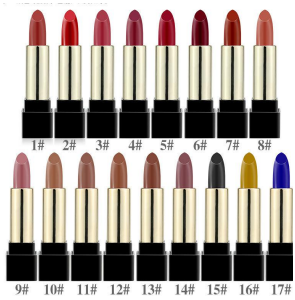

LIP

lipstick

size:7.5*2.2*2.2cm
MOQ:100pcs
17 different shades
Private label:500 pcs
Product unit
weight:0.05kg
square tube