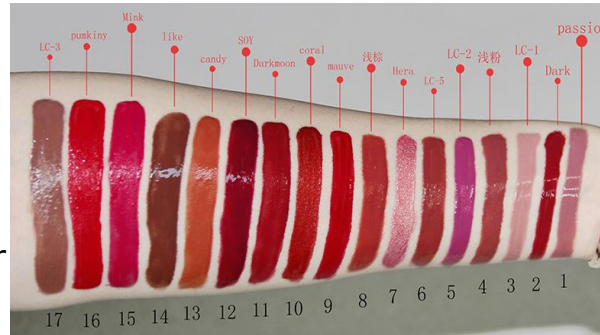

lipgloss

mola

Size: 15cm
Shape :Square
Material:PS
Color options:17 different colors
Texture :Glossy
MOQ:50pcs
Private label:500pcs on available color
Product unit weight:0.05kg

mola

Size: 7.5*2cm
Shape :Square
Material:PS
Color options:13 different colors
Texture :Glossy
MOQ:50pcs
Private label:500pcs on available color
Product unit weight:0.05kg